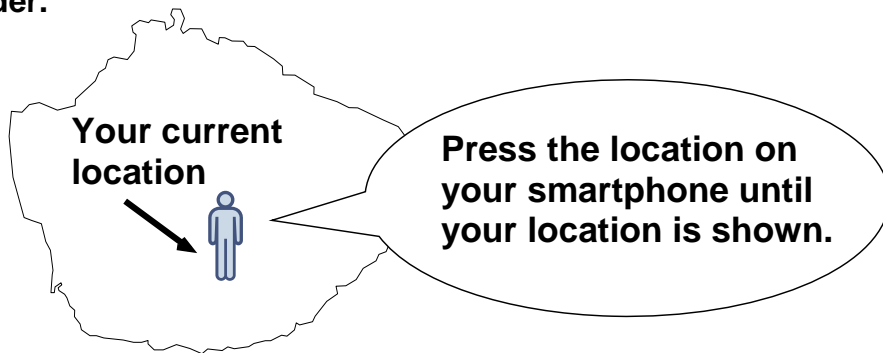

For your safety when trekking in the mountains, we recommend that you have a smartphone with a GPS navigation app. This will help us locate you in case of emergencies.

1. Turn on your location setting on your smartphone.

2. Open the GPS navigation app on your smartphone.

***Make sure beforehand the navigation app is installed and allow app to follow your location. This will enable GPS to locate you even when you are not connected to your mobile provider.**

3. A location number will appear. Give this number to the police.

The GPS navigation apps will indicate the latitude and longitude coordinates of your location on your smartphone screen. When you contact the police, please give them these numbers.